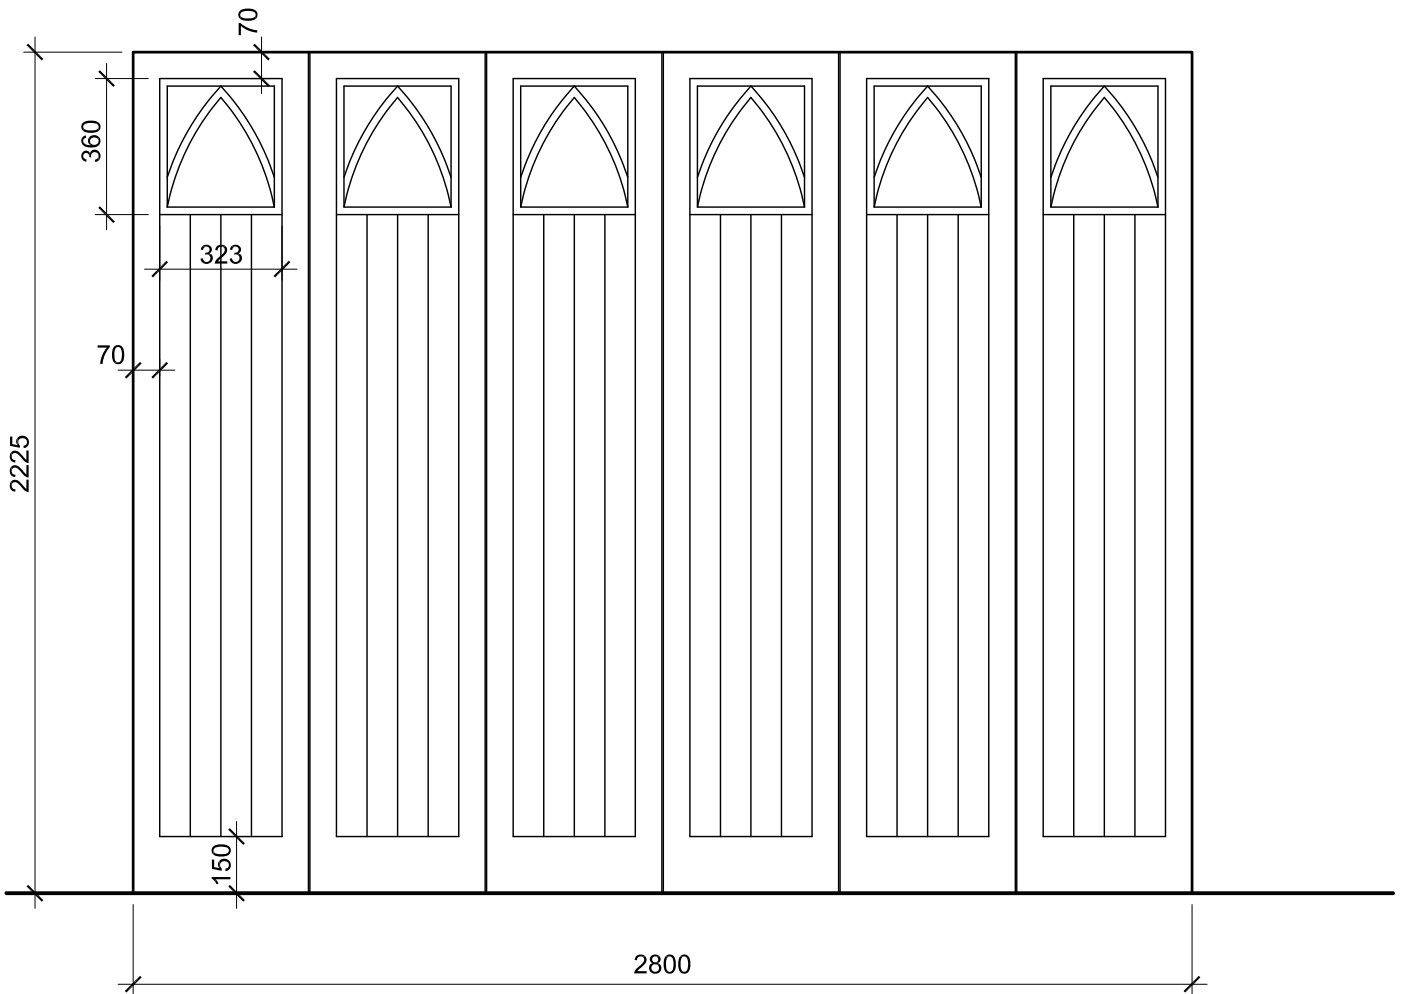

OPTION 1

RUNDUM SLIDING SECTIONAL

Project Name:	
Drawing Title: GARAGE DOOR - ELEVATION (OPTION 1)	
Drawing No:	Rev:
Job Ref:	Drawn: RMCL
Scale: 1:20	Date: 29.10.2013

1 Troutbeck Road
Liverpool L18 3LF
Tel: 0151 280 6626 Fax: 0151 737 2504
E.mail: info@rundum.co.uk